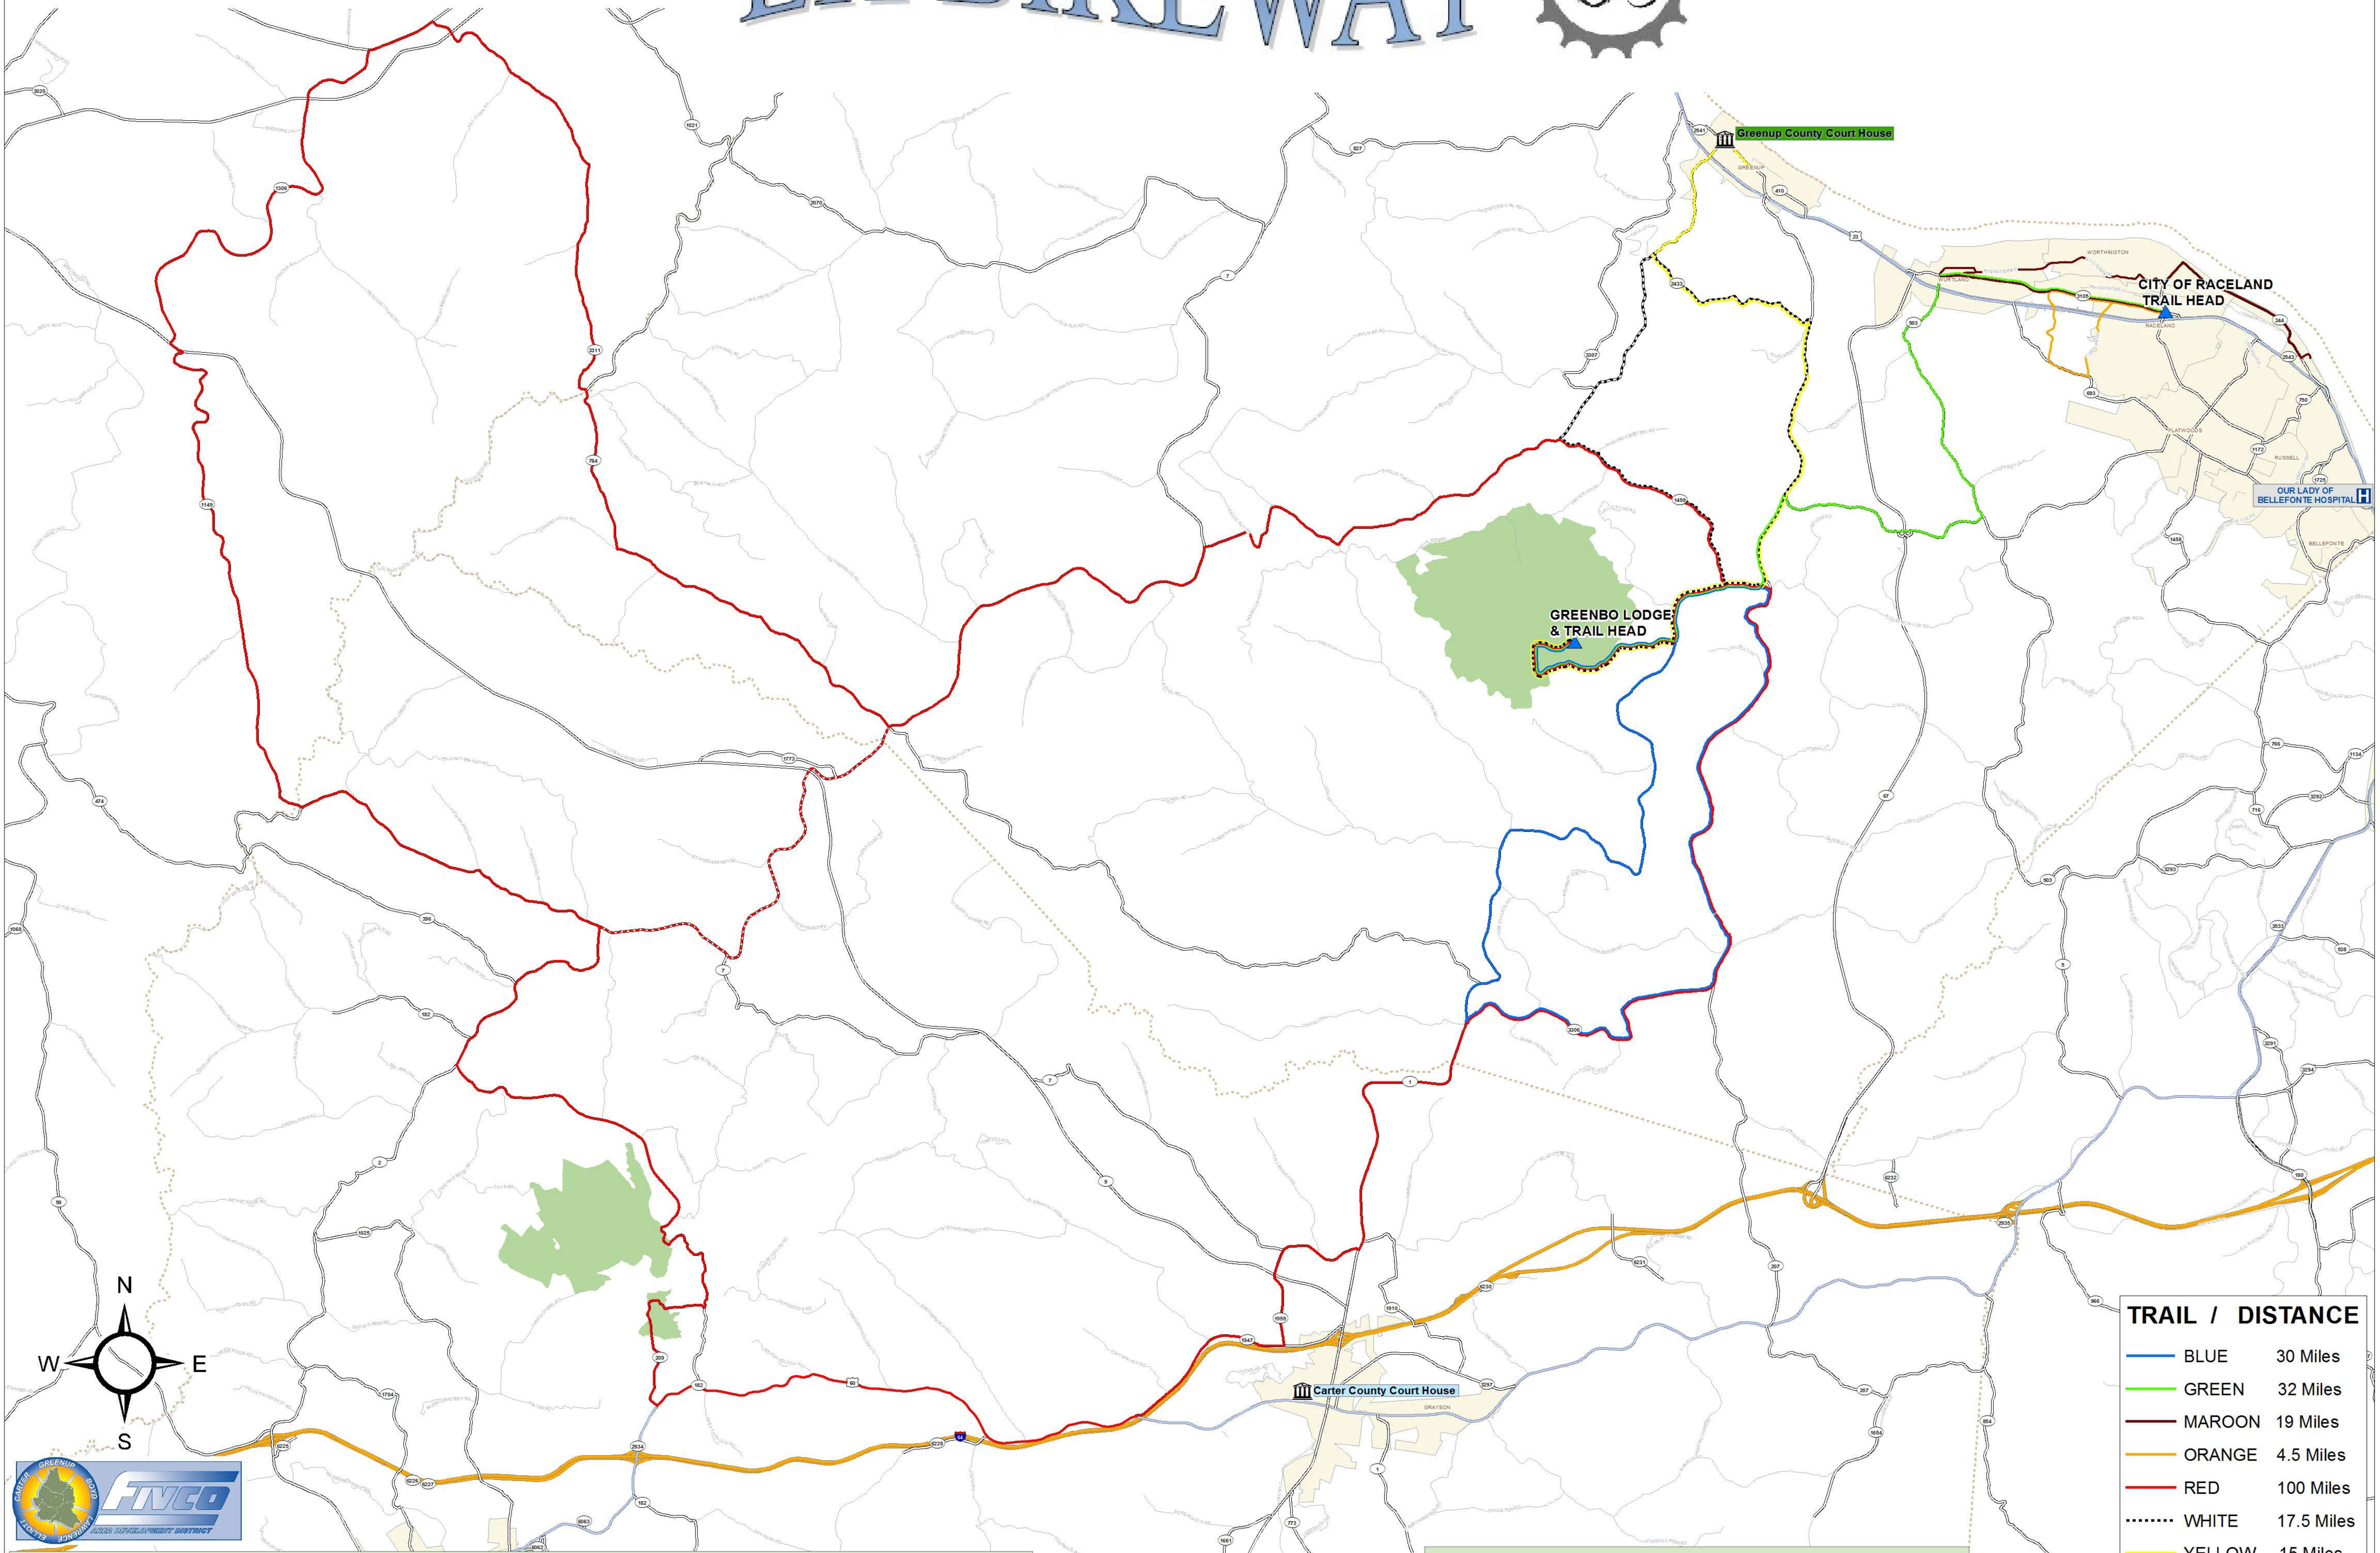

EK BIKEWAY

TRAIL / DISTANCE	
	BLUE 30 Miles
	GREEN 32 Miles
	MAROON 19 Miles
	ORANGE 4.5 Miles
	RED 100 Miles
	WHITE 17.5 Miles
	YELLOW 15 Miles
	RED - A 6.5 Miles

Bicycle riding is an inherently dangerous sport. Cyclists assume liability for use of EK BIKEWAY marked trails and any injury, loss, or damage incurred by use thereof.
 *All Route Distances Represent Round Trip Length