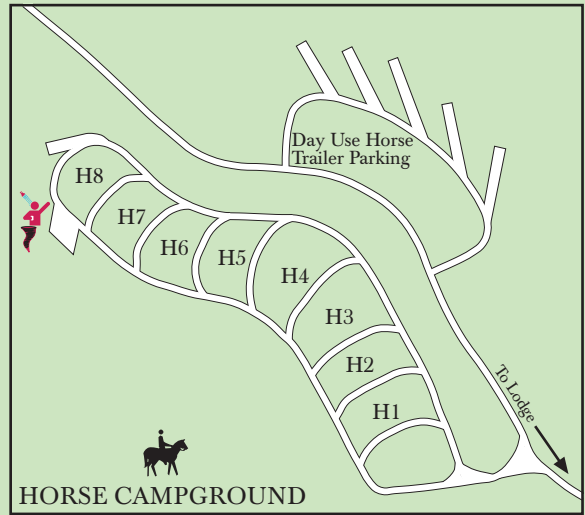

# CARTER CAVES STATE RESORT PARK CAMPGROUND

Horse Campground 100 yards (see inset)

## TENT CAMPING SITES

Campground Registration

Mini Golf

- Road
- Building
- Playground
- Bathouse
- Shelter
- Water Source
- Dumpstation
- Tornado shelter