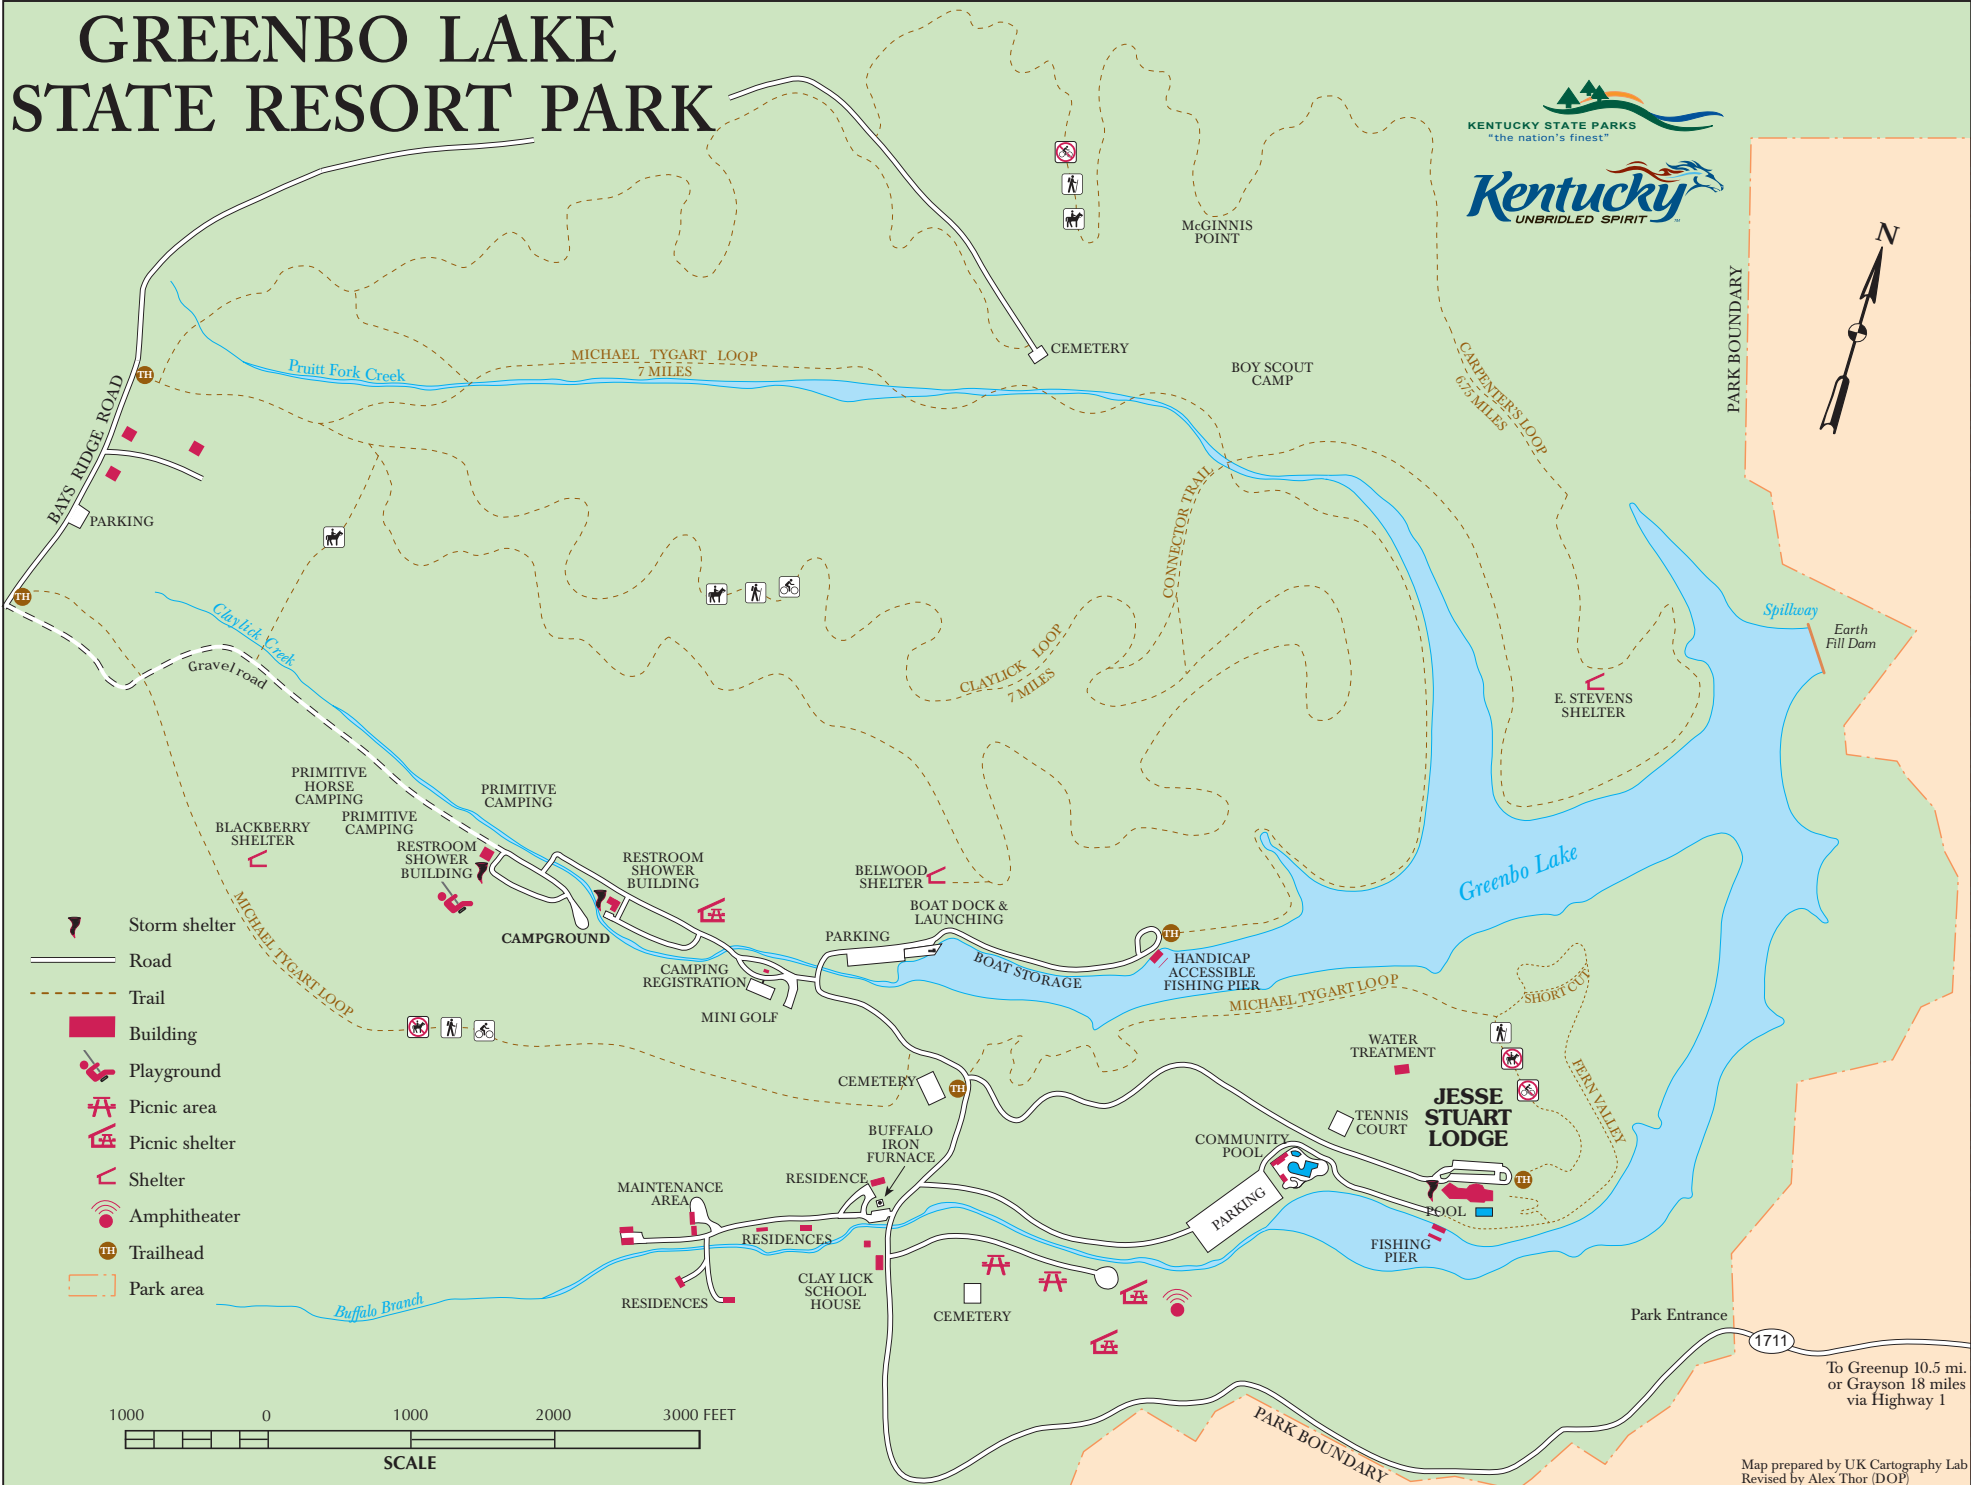

GREENBO LAKE STATE RESORT PARK

- Storm shelter
- Road
- Trail
- Building
- Playground
- Picnic area
- Picnic shelter
- Shelter
- Amphitheater
- Trailhead
- Park area

To Greenup 10.5 mi.
or Grayson 18 miles
via Highway 1

Map prepared by UK Cartography Lab
Revised by Alex Thor (DOF)