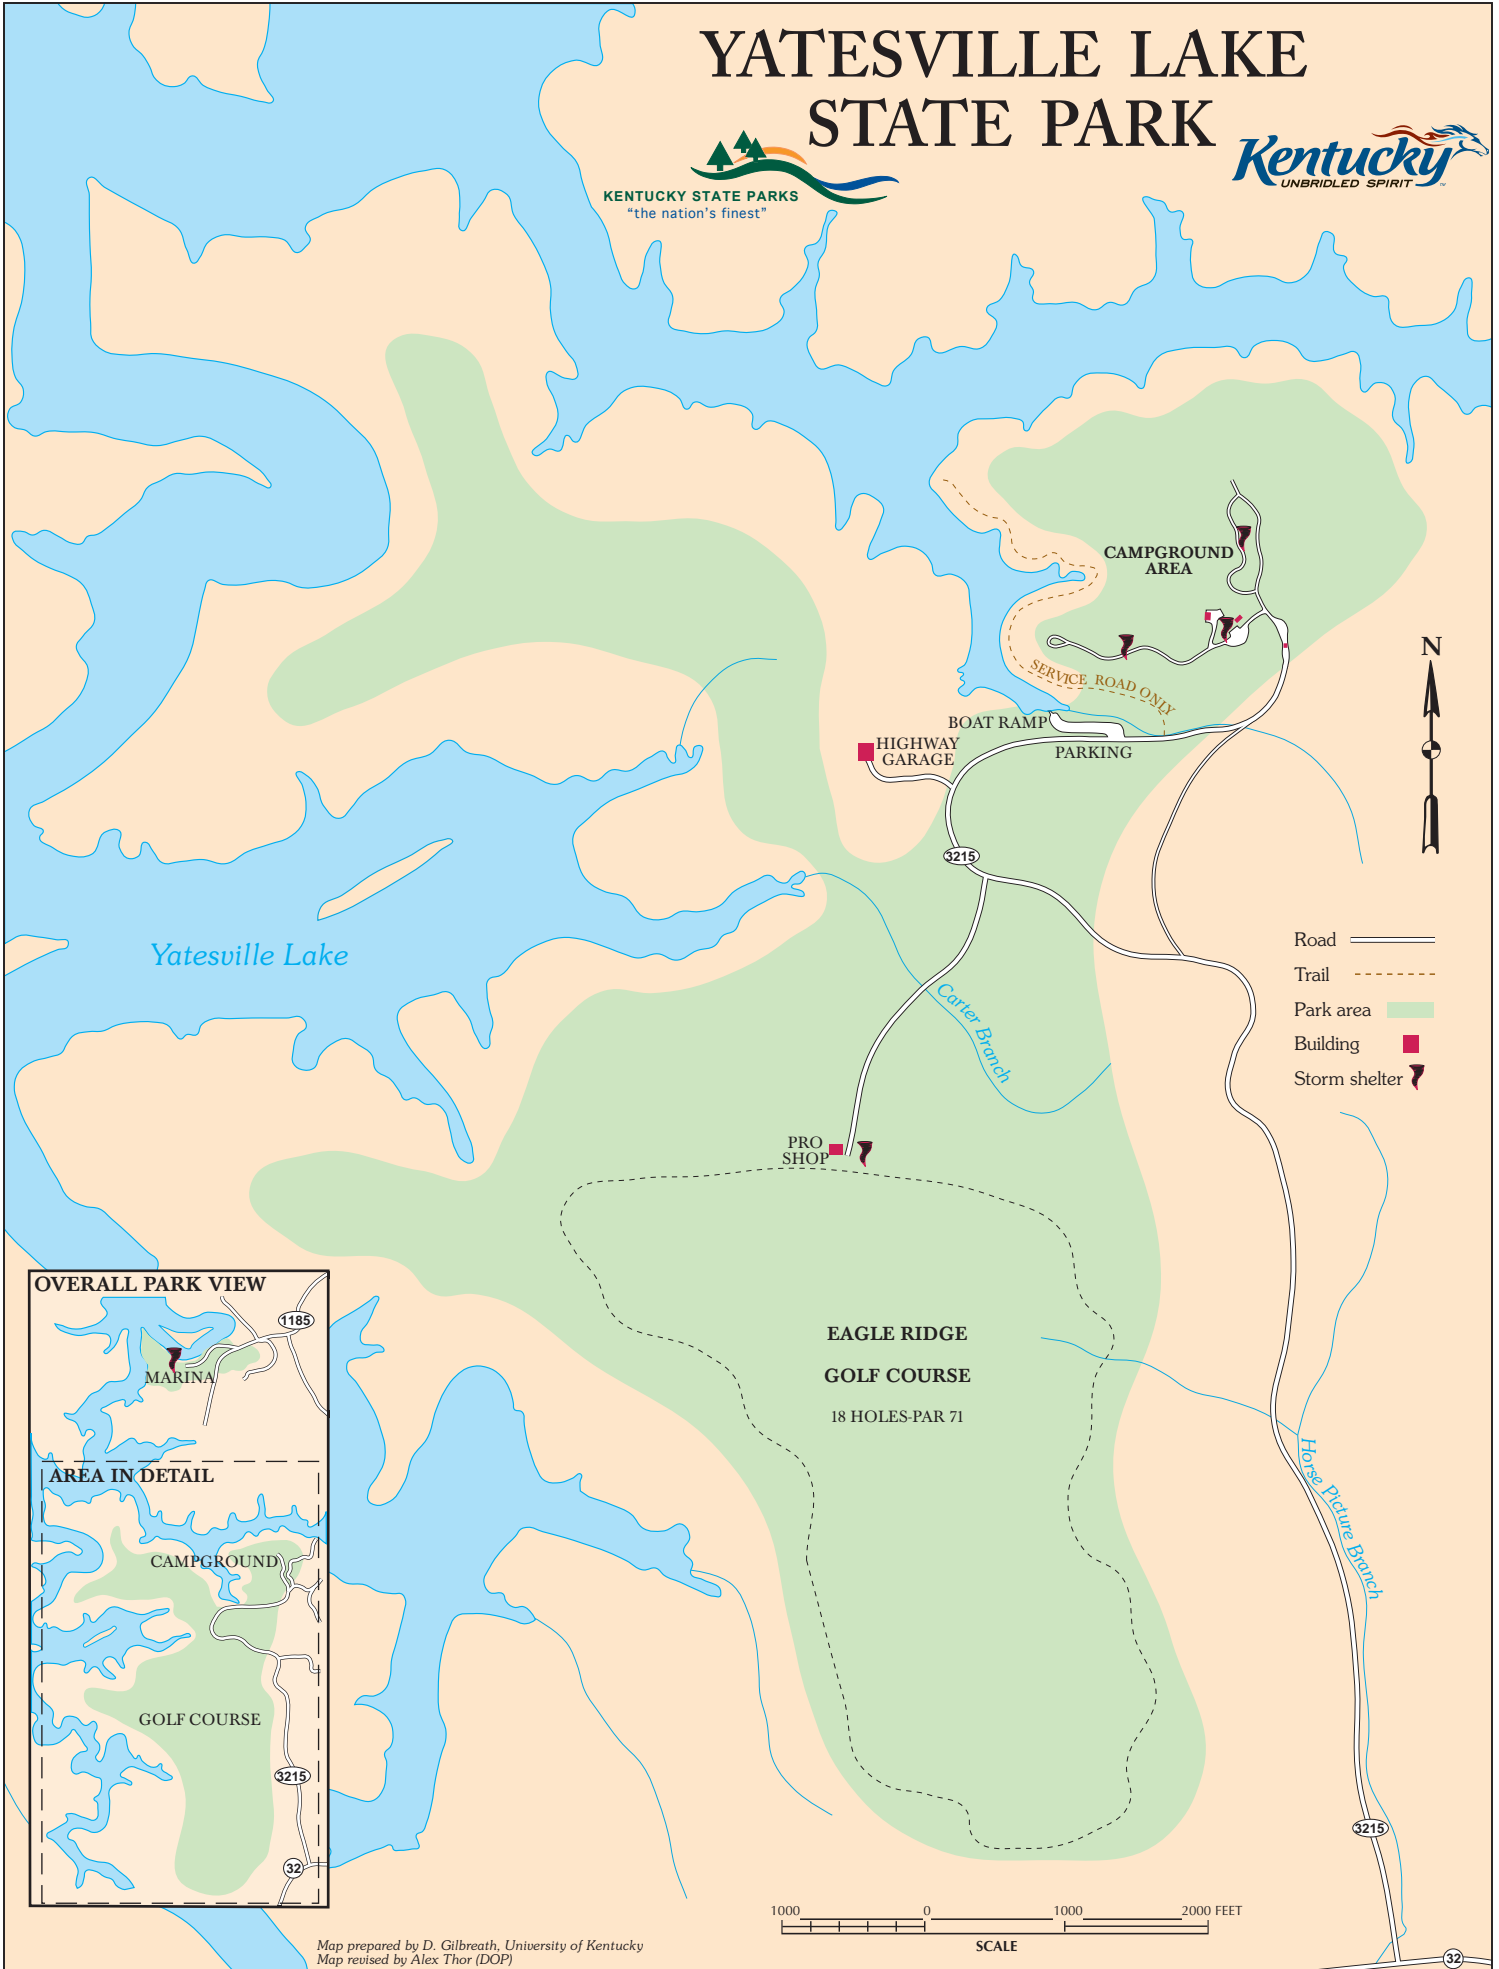

YATESVILLE LAKE STATE PARK

- Road
- Trail
- Park area
- Building
- Storm shelter

Map prepared by D. Gilbreath, University of Kentucky
Map revised by Alex Thor (DOP)